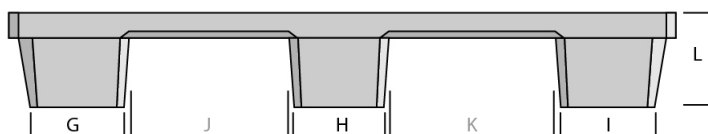

PALLET IN PLASTICA 1200 X 800 PONTE APERTO 9 PIEDI

3.QP1208LB9FR

LIGHT

PE-HD

GENERAL

Dimensioni (mm):	1200x800
Lunghezza (mm)	1200
Larghezza (mm)	800
Altezza (mm):	150
Peso (kg):	5.4
Carico statico (kg):	2500
Carico dinamico (kg):	1000
Carico in rack (kg):	0
In basso:	9 piedi
Ponte superiore:	ponte aperto

DIMENSIONI

A	B	C	D	E	F
66	66	66	267	267	149
G	H	I	J	K	L
186	151	186	284	284	149

DISCLAIMERS

- Racking load conversion protocol based on 25kg bags test.
- Tolerance deviation in the size of the plastic pallet +5 / -5 mm.
Tolerance deviation in the weight of the plastic pallet +5 / -5 %.
- The load performance (static dynamic and racking) are determined under a evenly divided load.