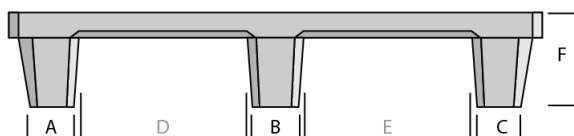

PALLET IN PLASTICA 1200 X 800 PONTE APERTO 9 PIEDI

3.QP1208LB9FR

LIGHT

PE-HD

GENERAL

Dimensioni (mm):	1200x800
Lunghezza (mm)	1200
Larghezza (mm)	800
Altezza (mm):	150
Peso (kg):	5.4
Carico statico (kg):	2500
Carico dinamico (kg):	1000
Carico in rack (kg):	0
In basso:	9 piedi
Ponte superiore:	ponte aperto

DIMENSIONI

A	B	C	D	E	F
66	66	66	267	267	149
G	H	I	J	K	L
186	151	186	284	284	149

DISCLAIMERS

- Racking load conversion protocol based on 25kg bags test.
- Tolerance deviation in the size of the plastic pallet +5 / -5 mm.
Tolerance deviation in the weight of the plastic pallet +5 / -5 %.
- The load performance (static dynamic and racking) are determined under a evenly divided load.