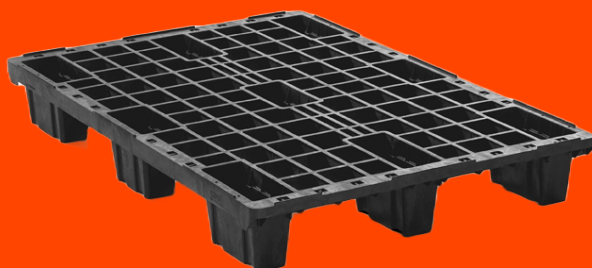

PALLET IN PLASTICA 1200 X 800 PONTE APERTO 9 PIEDI

3.QP1208LB9FR

LIGHT

PE-HD

GENERAL

Dimensioni (mm):	1200x800
Lunghezza (mm)	1200
Larghezza (mm)	800
Altezza (mm):	150
Peso (kg):	5.4
Carico statico (kg):	2500
Carico dinamico (kg):	1000
Carico in rack (kg):	0
In basso:	9 piedi
Ponte superiore:	ponte aperto

DIMENSIONI

A	B	C	D	E	F
66	66	66	267	267	149
G	H	I	J	K	L
186	151	186	284	284	149

DISCLAIMERS

- Racking load conversion protocol based on 25kg bags test.
- Tolerance deviation in the size of the plastic pallet +5 / -5 mm.
Tolerance deviation in the weight of the plastic pallet +5 / -5 %.
- The load performance (static dynamic and racking) are determined under a evenly divided load.